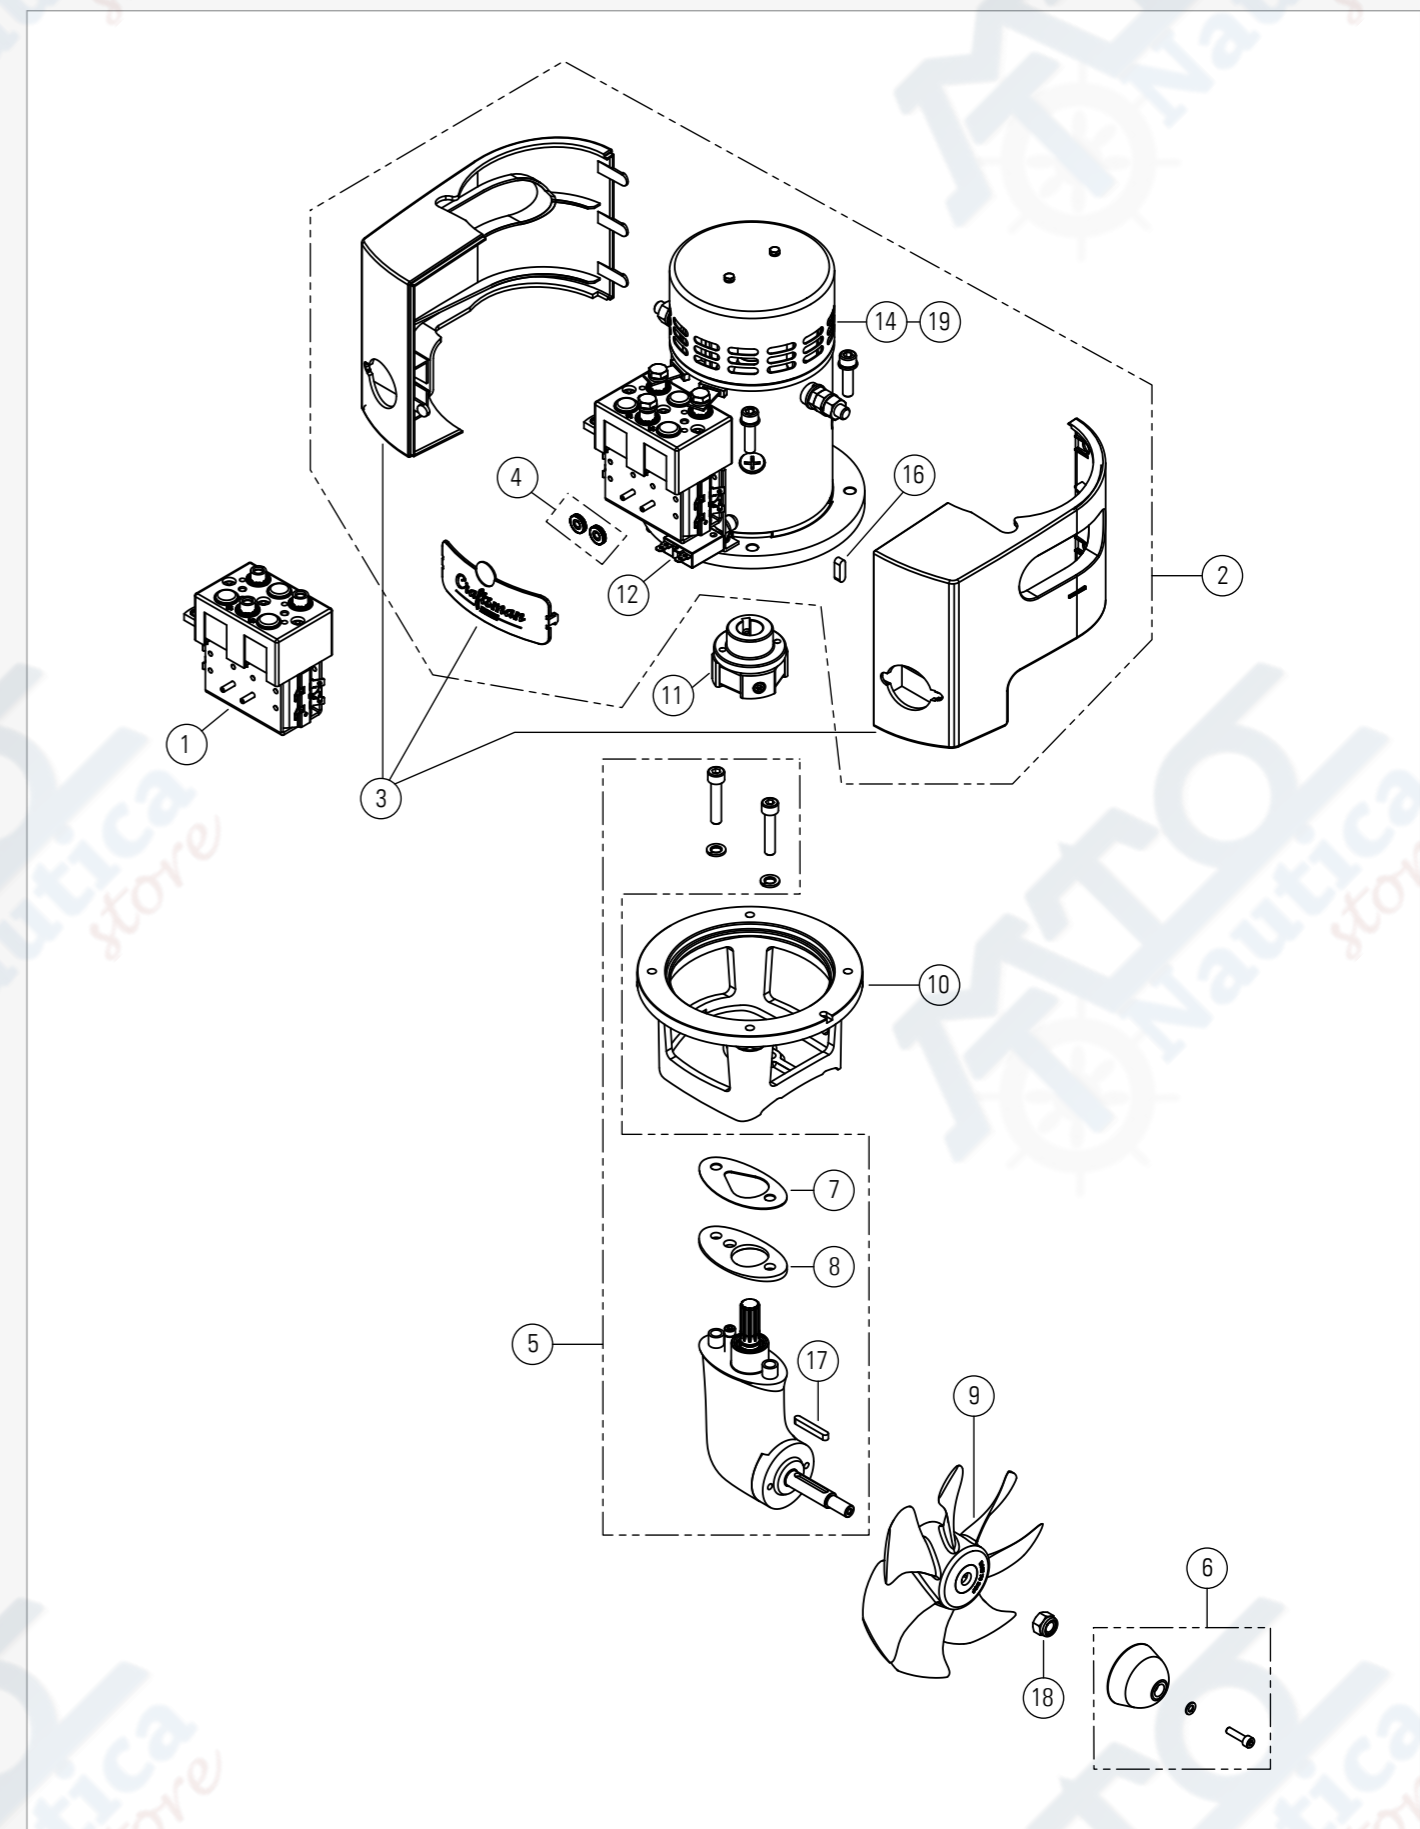

Pos.	Part	Description	Comment
1	BA.110.90020	Contactora 35kgf 12V incl. set screws	
	BA.185.90021	Contactora 55-80kgf 12V incl. set screws	
	BA.185.90022	Contactora 80kgf 24V incl. set screws	
	BA.185.90023	Contactora 95-125kgf 12V incl. set screws	
	BA.185.90024	Contactora 115-150-170kgf 24V incl. set screws	
2	BA.110.90001	Motor 35kgf 12V + contactor + cover + cable loom.....	
	BA.150.90001	Motor 55kgf 12V + contactor + cover + cable loom.....	
	BA.185.90001	Motor 80kgf 12V + contactor + cover + cable loom.....	
	BA.185.90002	Motor 80kgf 24V + contactor + cover + cable loom.....	
	BA.185.90003	Motor 95kgf 12V + contactor + cover + cable loom.....	
	BA.185.90004	Motor 115kgf 24V + contactor + cover + cable loom.....	
	BA.250.90001	Motor 125kgf 12V + contactor + cover + cable loom.....	
	BA.250.90002	Motor 150kgf 24V + contactor + cover + cable loom.....	
BA.250.90003	Motor 170kgf 24V + contactor + cover + cable loom.....		
3	BA.110.90025	Cover type A 35kgf.....	
	BA.150.90025	Cover type B 55-80kgf.....	
	BA.185.90026	Cover type C 95-150kgf.....	
	BA.250.90027	Cover type D 170kgf.....	
4	BA.110.90028	Set nuts M4 (10x) for thruster cover A	
	BA.150.90028	Set nuts M5 (10x) for thruster covers B-C-D	
5	BA.110.90005	Tailpiece 35kgf incl. spacer and gaskets	
	BA.150.90005	Tailpiece 55kgf incl. spacer and gaskets	
	BA.185.90005	Tailpiece 80-95-115kgf incl. spacer and gaskets.....	
	BA.250.90005	Tailpiece 125-150-170kgf incl. spacer and gaskets.....	
6	BA.110.90007	Zinc anode set 35kgf.....	
	BA.150.90007	Zinc anode set 55kgf.....	
	BA.185.90007	Zinc anode set 80-95-115kgf	
	BA.250.90007	Zinc anode set 125-150-170kgf	
	BA.110.95007	Aluminium anode set 35kgf.....	
	BA.150.95007	Aluminium anode set 55kgf.....	
BA.185.95007	Aluminium anode set 80-115kgf.....		
BA.250.95007	Aluminium anode set 125-170kgf.....		
7	BA.110.90008	Gasket set 35kgf (1+2mm)	
	BA.150.90008	Gasket set 55-80-95-115kgf (1+2mm).....	
	BA.250.90008	Gasket set 125-150-170kgf (1+2mm).....	
8	BA.110.00065	Spacer tailpiece 35kgf	
	BA.150.00065	Spacer tailpiece 55-80-95-115kgf.....	
	BA.250.00065	Spacer tailpiece 125-150-170kgf.....	
9	BA.110.90009	Propeller 35kgf incl nut.....	
	BA.150.90009	Propeller 55kgf incl nut.....	
	BA.185.90009	Propeller 80kgf incl nut.....	
	BA.185.90010	Propeller 95-115kgf incl nut.....	
	BA.250.90009	Propeller 125-150-170kgf incl nut.....	