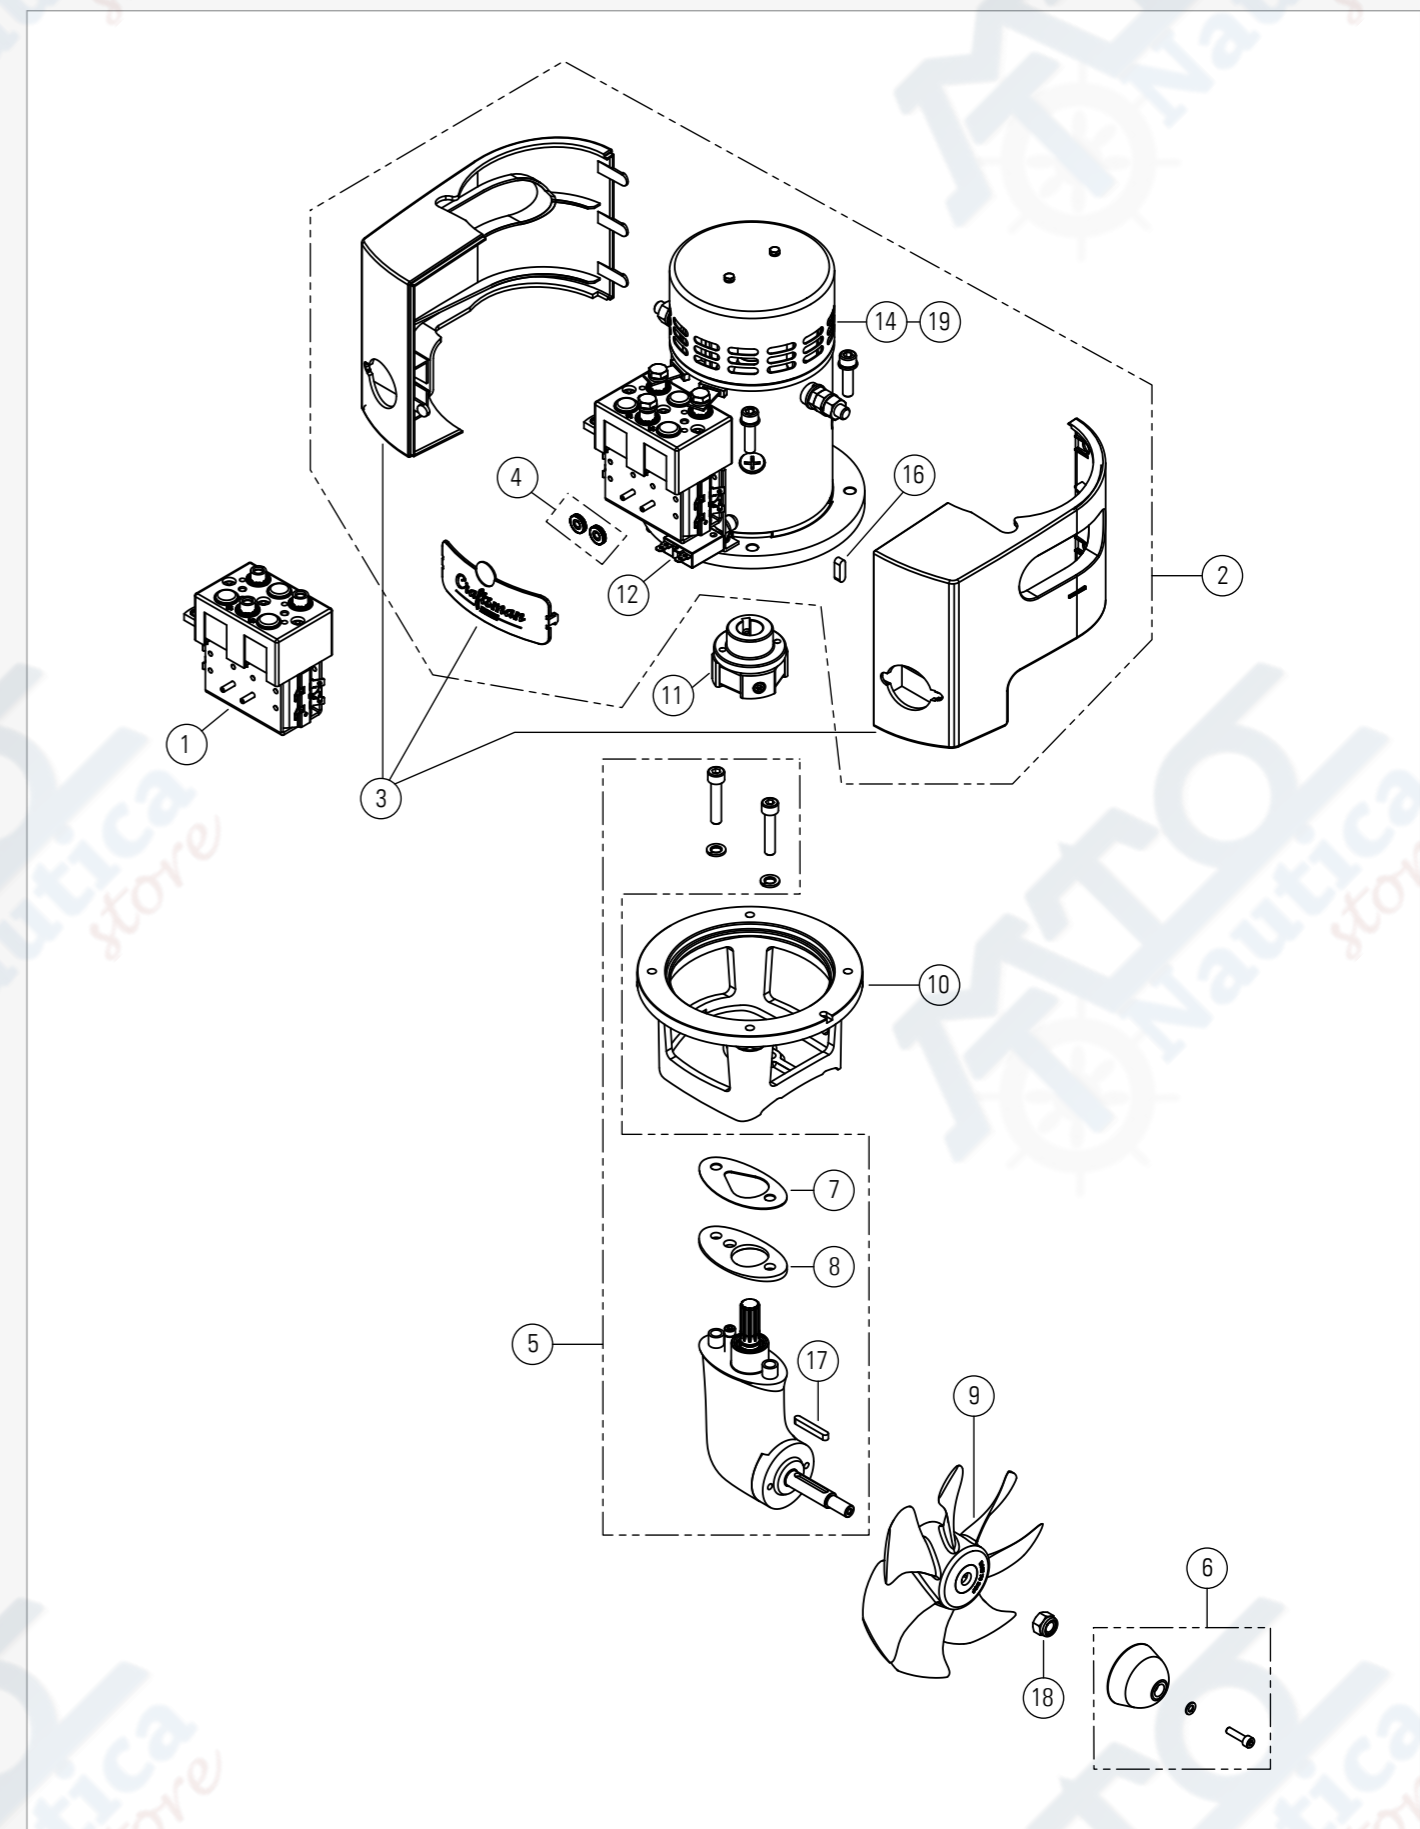

Pos.	Part	Description	Comment
<b>1</b>	BA.110.90020	Contactora 35kgf 12V incl. set screws .....	
	BA.185.90021	Contactora 55-80kgf 12V incl. set screws .....	
	BA.185.90022	Contactora 80kgf 24V incl. set screws .....	
	BA.185.90023	Contactora 95-125kgf 12V incl. set screws .....	
	BA.185.90024	Contactora 115-150-170kgf 24V incl. set screws .....	
<b>2</b>	BA.110.90001	Motor 35kgf 12V + contactor + cover + cable loom.....	
	BA.150.90001	Motor 55kgf 12V + contactor + cover + cable loom.....	
	BA.185.90001	Motor 80kgf 12V + contactor + cover + cable loom.....	
	BA.185.90002	Motor 80kgf 24V + contactor + cover + cable loom.....	
	BA.185.90003	Motor 95kgf 12V + contactor + cover + cable loom.....	
	BA.185.90004	Motor 115kgf 24V + contactor + cover + cable loom.....	
	BA.250.90001	Motor 125kgf 12V + contactor + cover + cable loom.....	
	BA.250.90002	Motor 150kgf 24V + contactor + cover + cable loom.....	
<b>3</b>	BA.110.90025	Cover type A 35kgf.....	
	BA.150.90025	Cover type B 55-80kgf.....	
	BA.185.90026	Cover type C 95-150kgf.....	
	BA.250.90027	Cover type D 170kgf.....	
<b>4</b>	BA.110.90028	Set nuts M4 (10x) for thruster cover A .....	
	BA.150.90028	Set nuts M5 (10x) for thruster covers B-C-D .....	
<b>5</b>	BA.110.90005	Tailpiece 35kgf incl. spacer and gaskets .....	
	BA.150.90005	Tailpiece 55kgf incl. spacer and gaskets .....	
	BA.185.90005	Tailpiece 80-95-115kgf incl. spacer and gaskets.....	
	BA.250.90005	Tailpiece 125-150-170kgf incl. spacer and gaskets.....	
<b>6</b>	BA.110.90007	Zinc anode set 35kgf.....	
	BA.150.90007	Zinc anode set 55kgf.....	
	BA.185.90007	Zinc anode set 80-95-115kgf .....	
	BA.250.90007	Zinc anode set 125-150-170kgf .....	
	BA.110.95007	Aluminium anode set 35kgf.....	
	BA.150.95007	Aluminium anode set 55kgf.....	
<b>7</b>	BA.110.90008	Gasket set 35kgf (1+2mm) .....	
	BA.150.90008	Gasket set 55-80-95-115kgf (1+2mm).....	
	BA.250.90008	Gasket set 125-150-170kgf (1+2mm).....	
<b>8</b>	BA.110.00065	Spacer tailpiece 35kgf .....	
	BA.150.00065	Spacer tailpiece 55-80-95-115kgf.....	
	BA.250.00065	Spacer tailpiece 125-150-170kgf.....	
<b>9</b>	BA.110.90009	Propeller 35kgf incl nut.....	
	BA.150.90009	Propeller 55kgf incl nut.....	
	BA.185.90009	Propeller 80kgf incl nut.....	
	BA.185.90010	Propeller 95-115kgf incl nut.....	
	BA.250.90009	Propeller 125-150-170kgf incl nut.....	